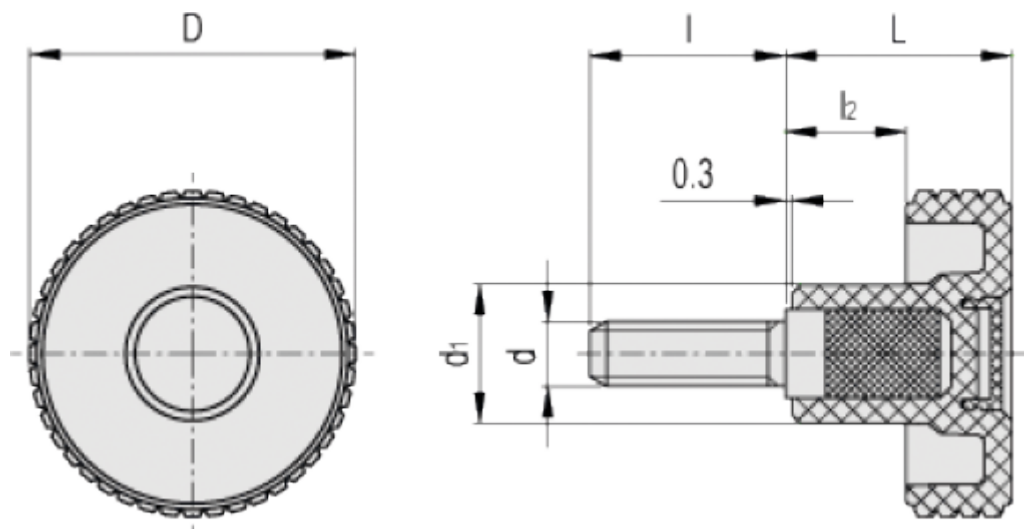

Article number: 23020344715

Description: E+G Knurled knob MBT.50 p-M10x50-C5, Blue

Measures

D	=	50
d1	=	20
d6g	=	M10
L	=	33
l	=	50
l2	=	16